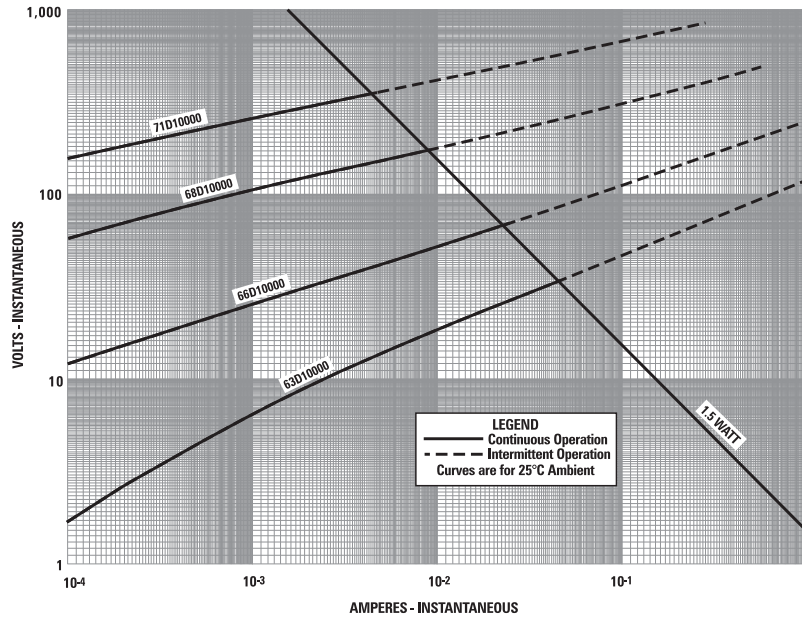

1.12" Varistor Nominal Volt-Ampere Characteristics

3" Varistor Nominal Volt-Ampere Characteristics

6" Varistor Nominal Volt-Ampere Characteristics