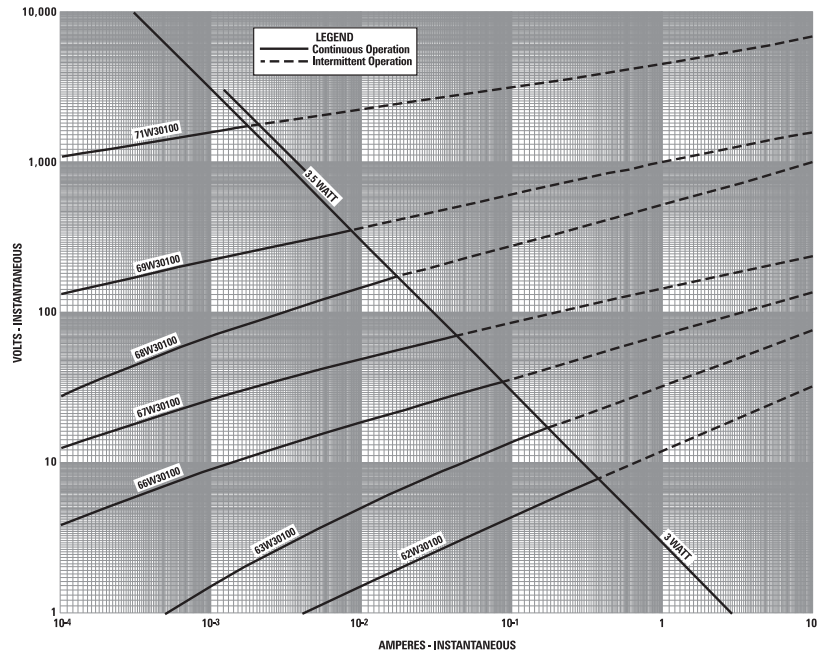

1.12" Varistor Nominal Volt-Ampere Characteristics

3" Varistor Nominal Volt-Ampere Characteristics

6" Varistor Nominal Volt-Ampere Characteristics