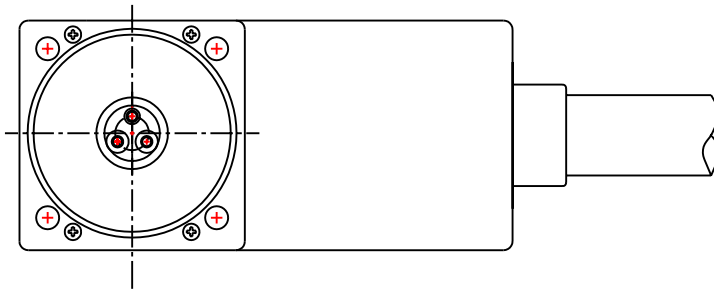

OPERATING VOLTAGE- 160KVDC

OPERATING VOLTAGE- 225KVDC