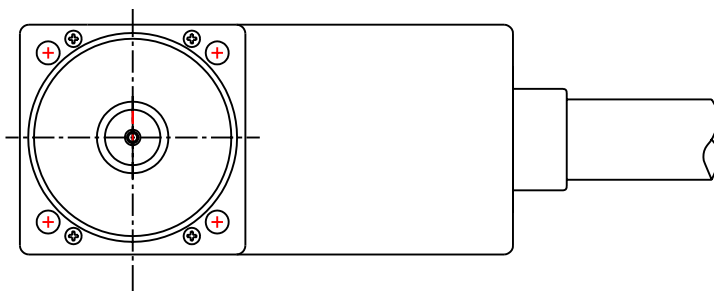

OPERATING VOLTAGE- 160KVDC

OPERATING VOLTAGE- 225KVDC