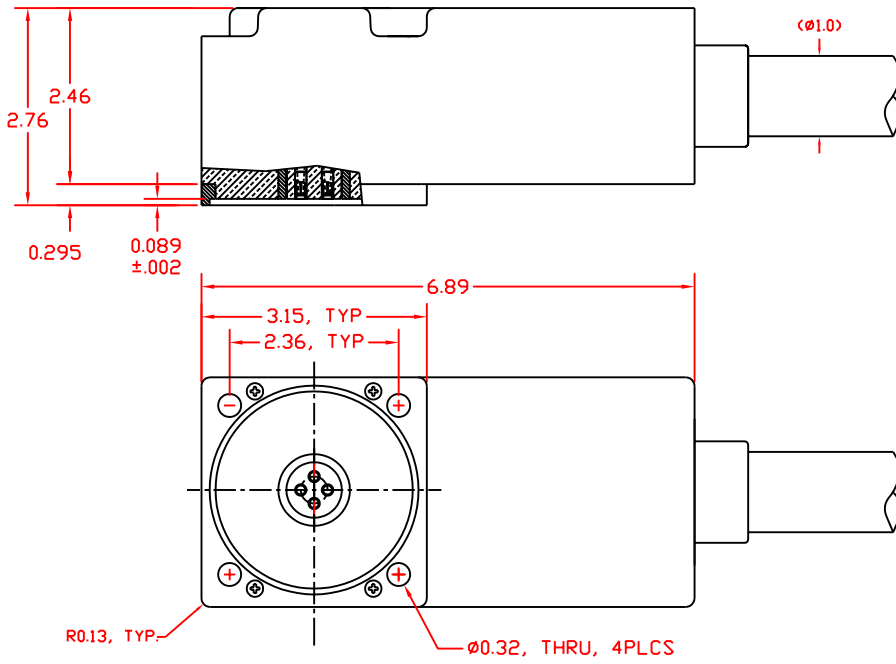

OPERATING VOLTAGE- 160KVDC

OPERATING VOLTAGE- 225KVDC