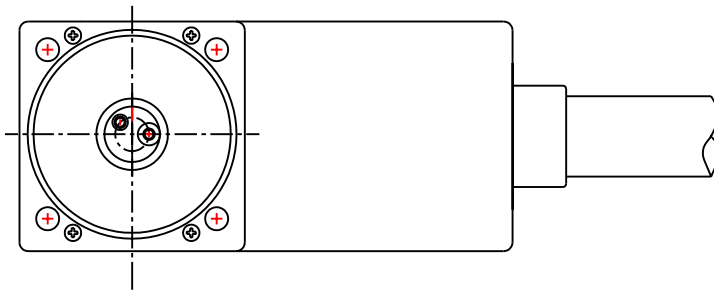

OPERATING VOLTAGE- 160KVDC

OPERATING VOLTAGE- 225KVDC